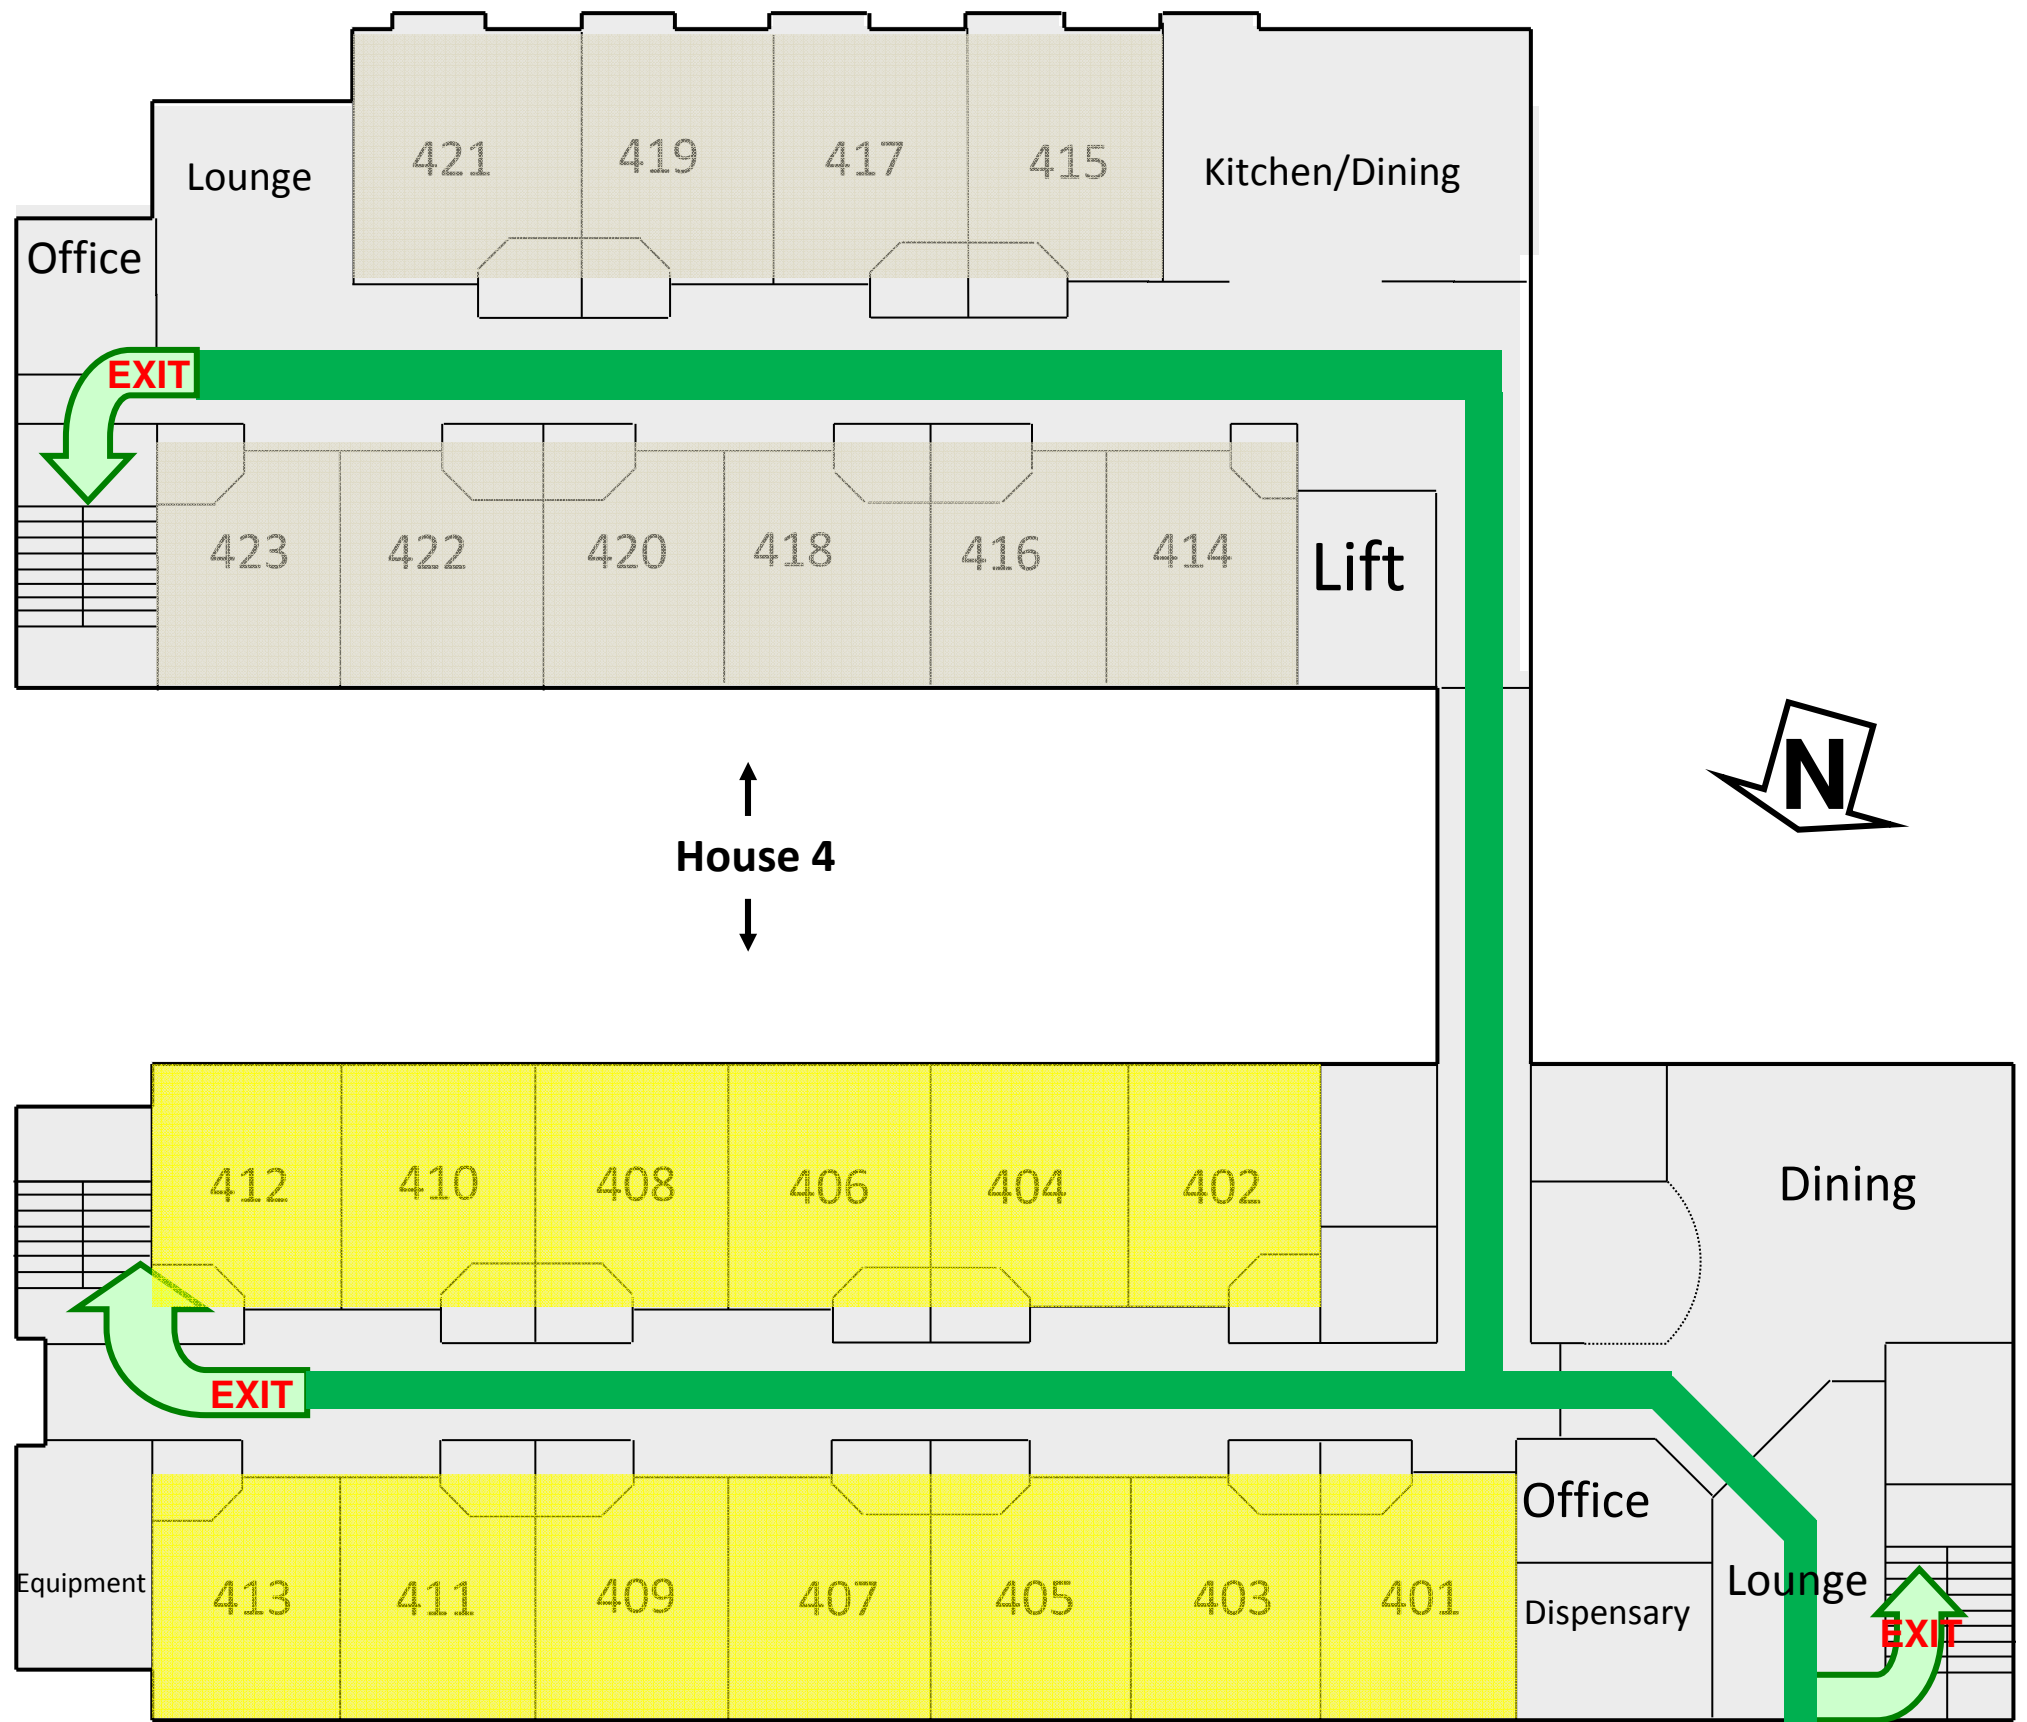

RIDLEYTON GREEK HOME FOR THE AGED

FIRST FLOOR

Legend		
Single Accommodation	\$375,000 MAX AP	
Private Accommodation	\$400,000 MAX AP	
Premium Accommodation	\$450,000 MAX AP	
Memory Support Unit	\$460,000 MAX AP	
Deluxe Accommodation	\$480,000 MAX AP	

RIDLEYTON GREEK HOME FOR THE AGED

GROUND FLOOR

Legend		
Single Accommodation	\$375,000 MAX AP	
Private Accommodation	\$400,000 MAX AP	
Premium Accommodation	\$450,000 MAX AP	
Memory Support Unit	\$460,000 MAX AP	
Deluxe Accommodation	\$480,000 MAX AP	

Hawker Street

Main Entrance